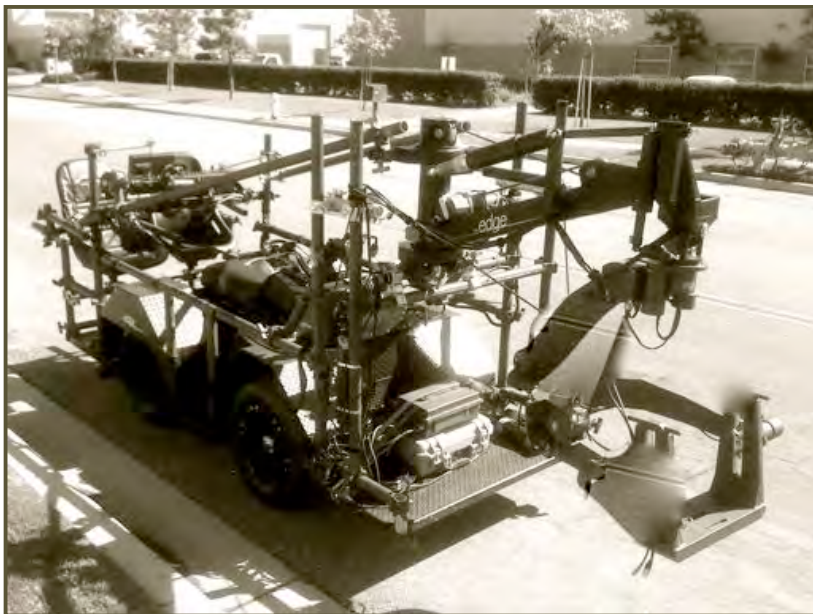

the edge Camera Quad

Performance Filmworks, Inc.™

- FEATURES:**
- All-Wheel Drive
 - Pre-Built with speed rail for front and rear camera mounts.
(Rental includes small rigging package and vibration isolator)
 - Will carry 4 passengers including the operator.
 - Fully Automatic Transmission.
(No Shifting. Very Smooth Ride)
 - Tire Options: Street, Snow, Sand & Mud
 - Professional Driver Provided by Performance Filmworks.
 - Shown with optional Edge Suspension Mount and Camera Head.

- DETAILS:**
- LENGTH: 96 inches
 - WIDTH: 53 inches
 - HEIGHT: 48 inches
 - GROUND CLEARANCE: 10.5 inches
 - TOWING CAPACITY: 1,212 lbs.
 - TOP SPEED: 60 mph

**Performance
Filmworks™**

331 Hearst Drive • Oxnard, CA 93030 • 805-604-3399 tel. • 805-604-3398 fax • pfi1@mac.com